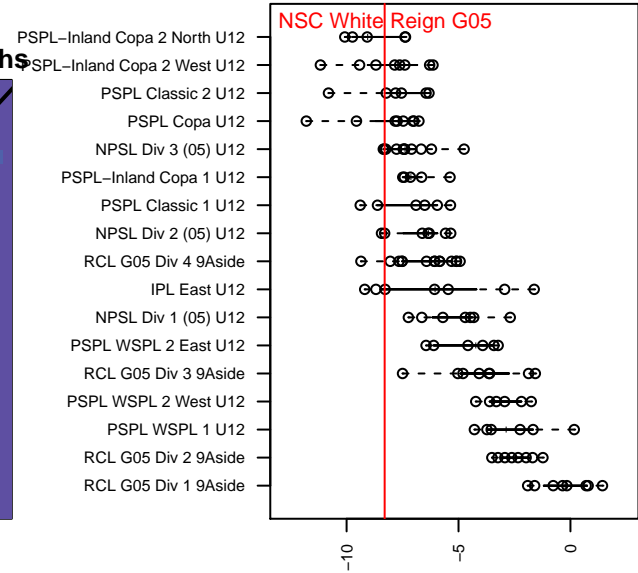

**attack and defense rating
relative to others at age
and all opponents in last 13 months**