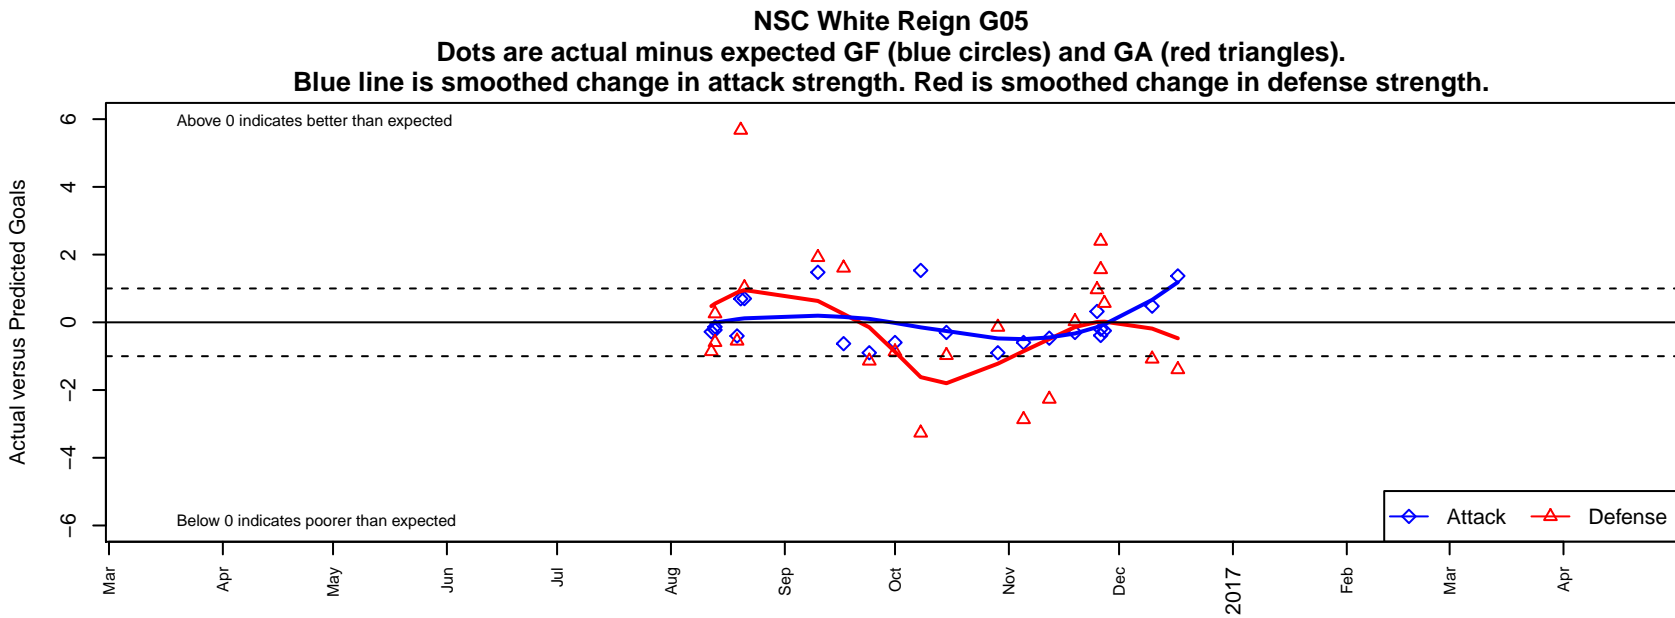

NSC White Reign G05

North Shore SC
 Woodinville, WA
 G05 total strength=367
 attack=0.21 defense=0.24
 fall league = NPSL Div 2 (05) U12

alt names used:
 NSC G05 White
 NSC G05 WHITE – REIGN (WA)
 NSC G05 WHITE – REIGN (WA)
 NSC G05 White

Venues played:
 2016 REDAPT Cup Gold U12
 2016 Bigfoot Group 2 U12
 2016 NPSL Division 2 (05) U12
 2016 Cranberry Cup U11–12

**attack and defense variance (black dot)
relative to other teams
and top 10 in region**