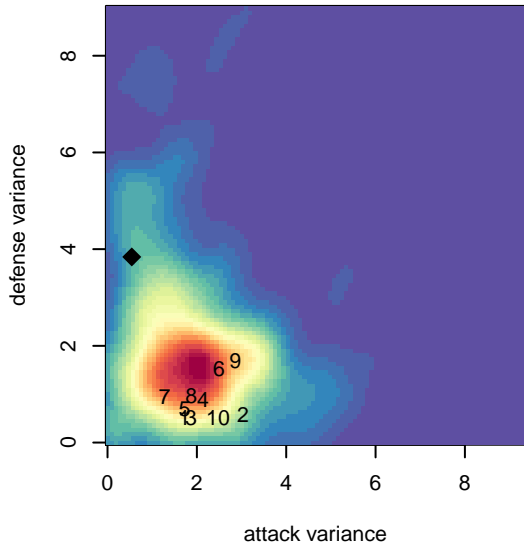

NSC White Reign G05

North Shore SC
 Woodinville, WA
 G05 total strength=367
 attack=0.21 defense=0.24
 fall league = NPSL Div 2 (05) U12

alt names used:
 NSC G05 White
 NSC G05 WHITE – REIGN (WA)
 NSC G05 WHITE – REIGN (WA)
 NSC G05 White

Venues played:
 2016 REDAPT Cup Gold U12
 2016 Bigfoot Group 2 U12
 2016 NPSL Division 2 (05) U12
 2016 Cranberry Cup U11–12

**attack and defense variance (black dot)
relative to other teams
and top 10 in region**