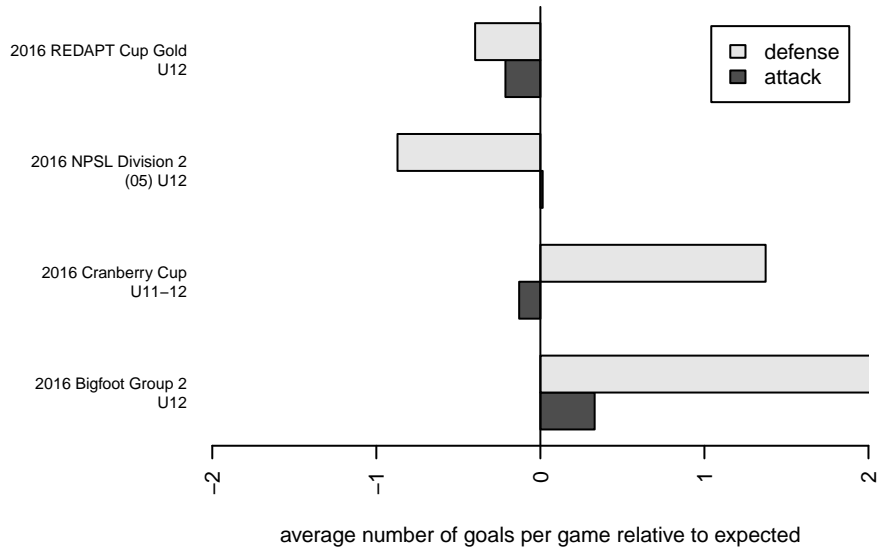

Performance relative to 13 month average